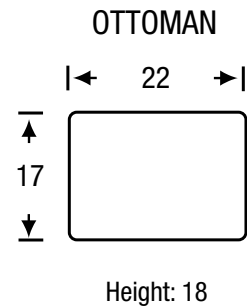

# Abbi

Seat Depth	21"
Seat Height	20"
Arm Height	25"

Distressed Leg Finish is standard  
All measurements are approximate, sizes may vary

The Campio Group Fine Leather Furniture  
180 New Huntington Rd., Unit 2,  
Woodbridge, ON, L4H 0P5  
Tel: 905.850.6636 • Fax: 905.850.6640  
[campio-group.com](http://campio-group.com)