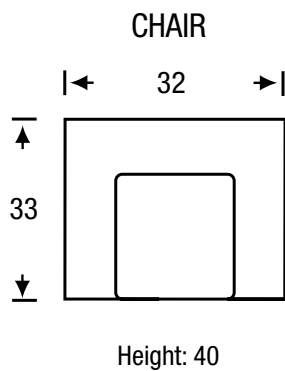

# Abbi

Seat Depth	21"
Seat Height	20"
Arm Height	25"

Distressed Leg Finish is standard  
All measurements are approximate, sizes may vary

The Campio Group Fine Leather Furniture  
180 New Huntington Rd., Unit 2,  
Woodbridge, ON, L4H 0P5  
Tel: 905.850.6636 • Fax: 905.850.6640  
[campio-group.com](http://campio-group.com)